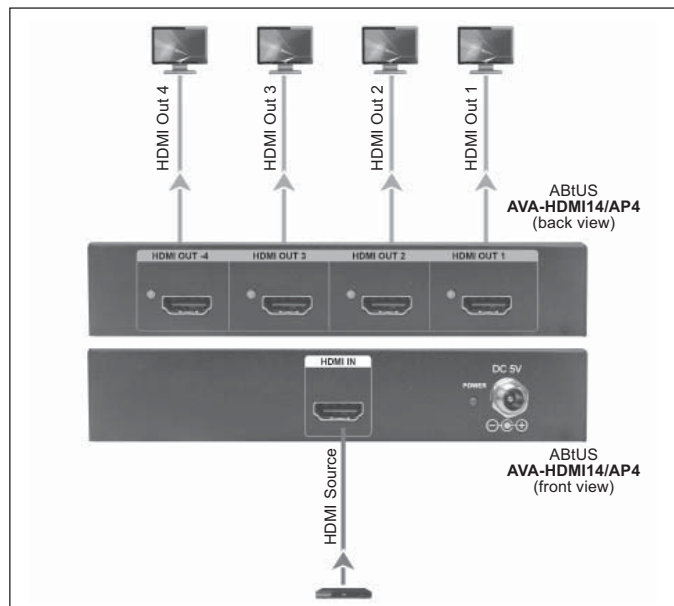

TYPICAL APPLICATIONS

Rental and Staging, Live Broadcast and Education application